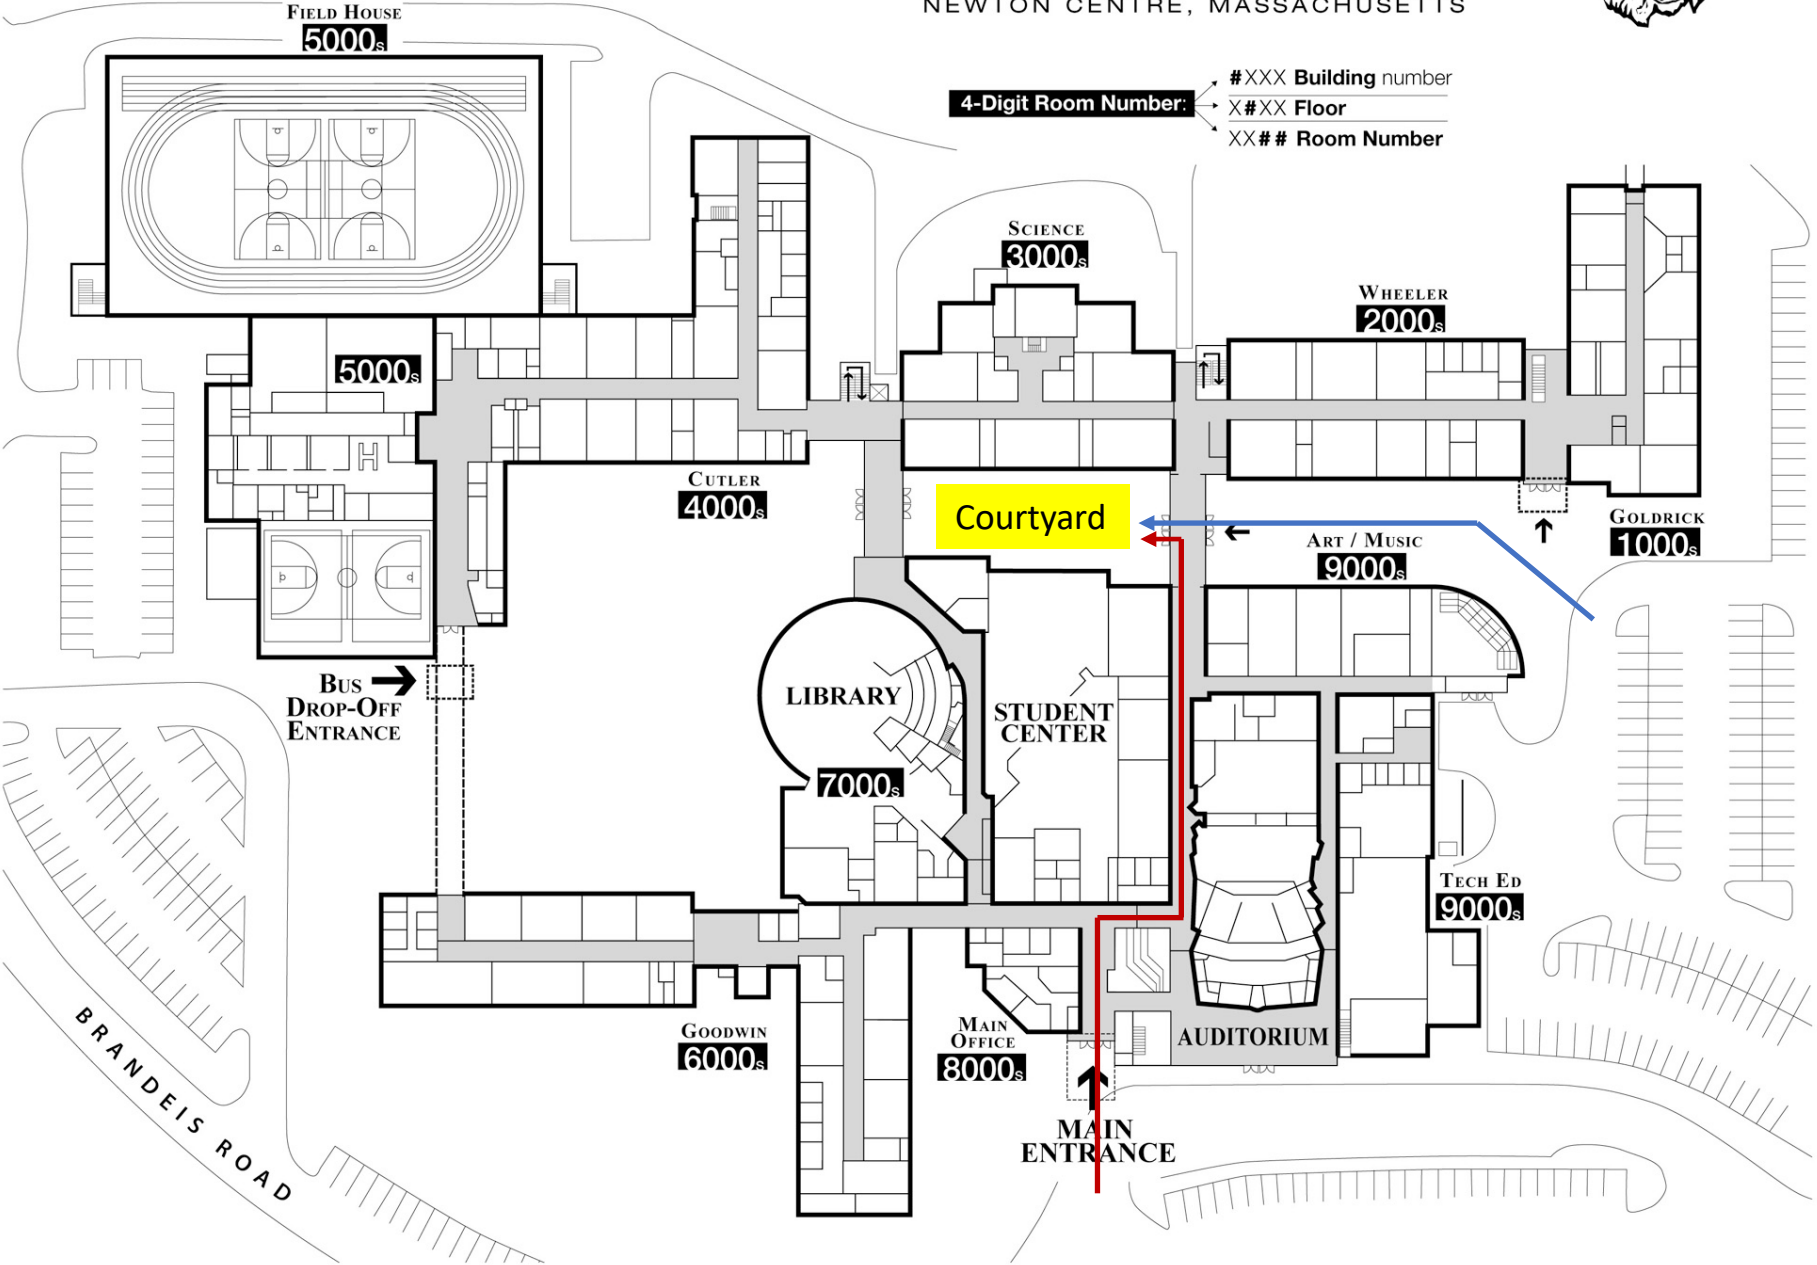

NEWTON SOUTH HIGH SCHOOL

NEWTON CENTRE, MASSACHUSETTS

4-Digit Room Number:

- #XXX Building number
- X#XX Floor
- XX## Room Number

Courtyard

BUS
DROP-OFF
ENTRANCE

MAIN
ENTRANCE

BRANDEIS ROAD